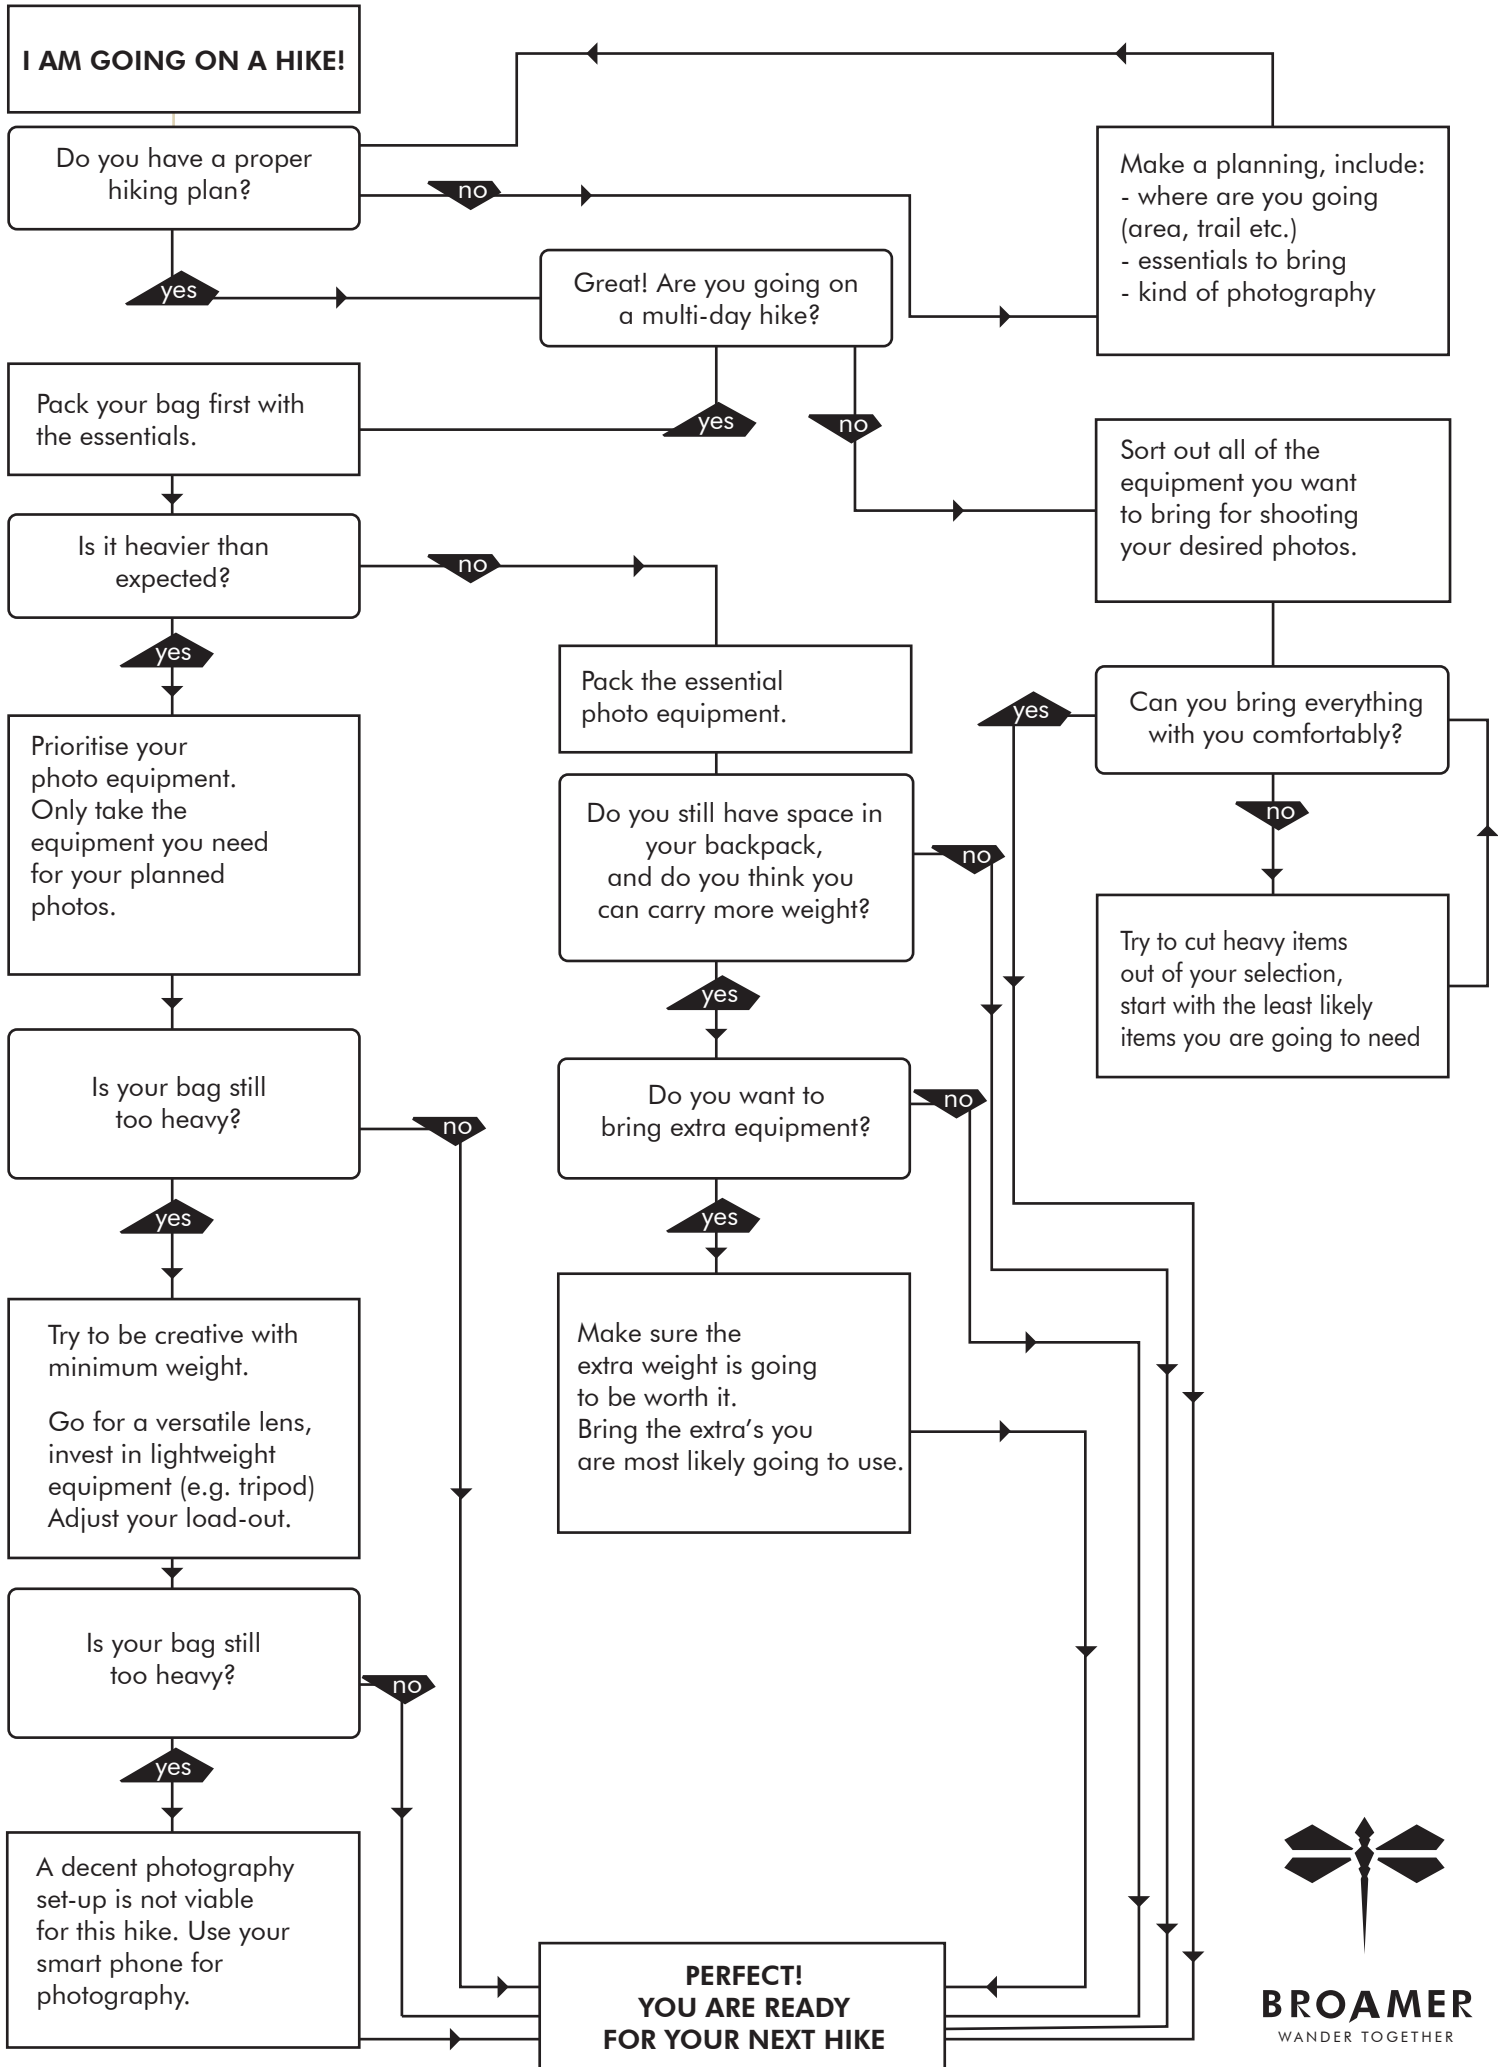

HIKE ON - WHAT PHOTOGRAPHY EQUIPMENT AM I CARRYING

BROAMER
WANDER TOGETHER